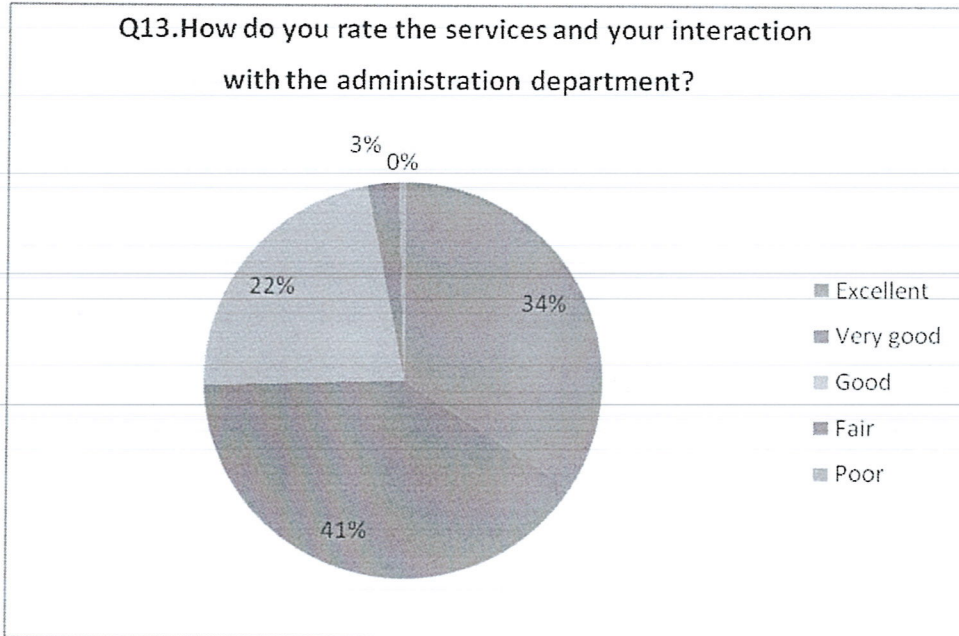

KARPAGA VINAYAGA

COLLEGE OF ENGINEERING AND TECHNOLOGY

(Approved by AICTE, New Delhi, Affiliated to Anna University, Chennai and Accredited by NAAC)
GST Road, Chinnakolambakkam, Madhuranthagam Taluk, Chengalpattu District - 603 308, Tamil Nadu

Q13. How do you rate the services and your interaction with the administration department?

Q14. How do you rate the importance and usefulness of final year and other projects?