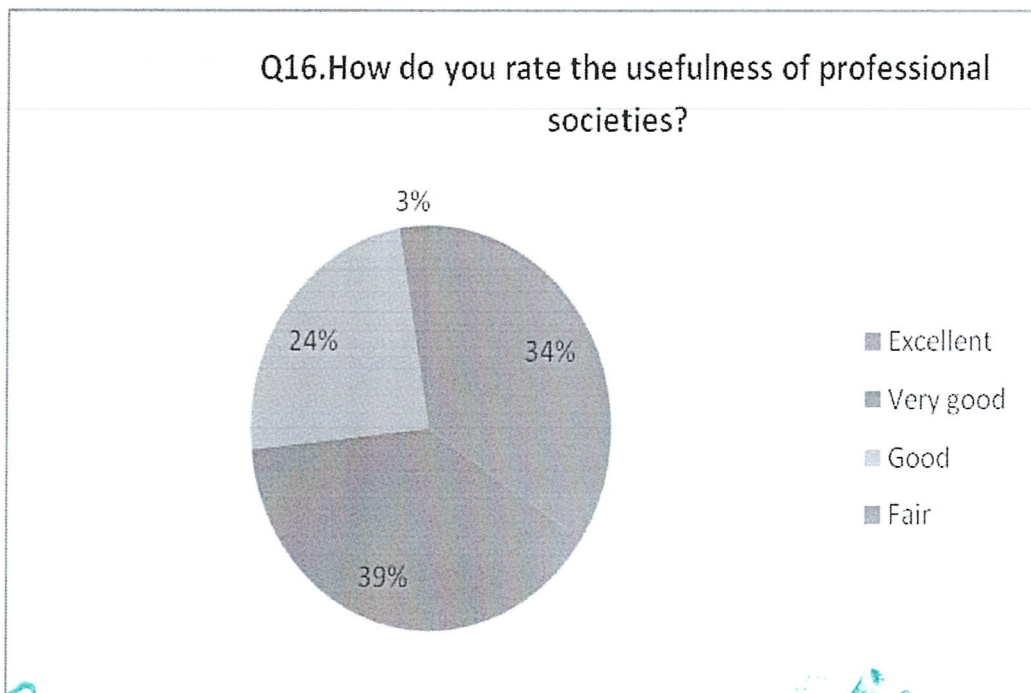

Q15. How do you rate the institute's contributions on entrepreneurial development?

Q16. How do you rate the usefulness of professional societies?

Coordinator IQAC

Karpaga Vinayaga College of Engineering and Technology
Chinnakolambakkam, Maduranthagam T.k - 603 308
Chengalpattu District