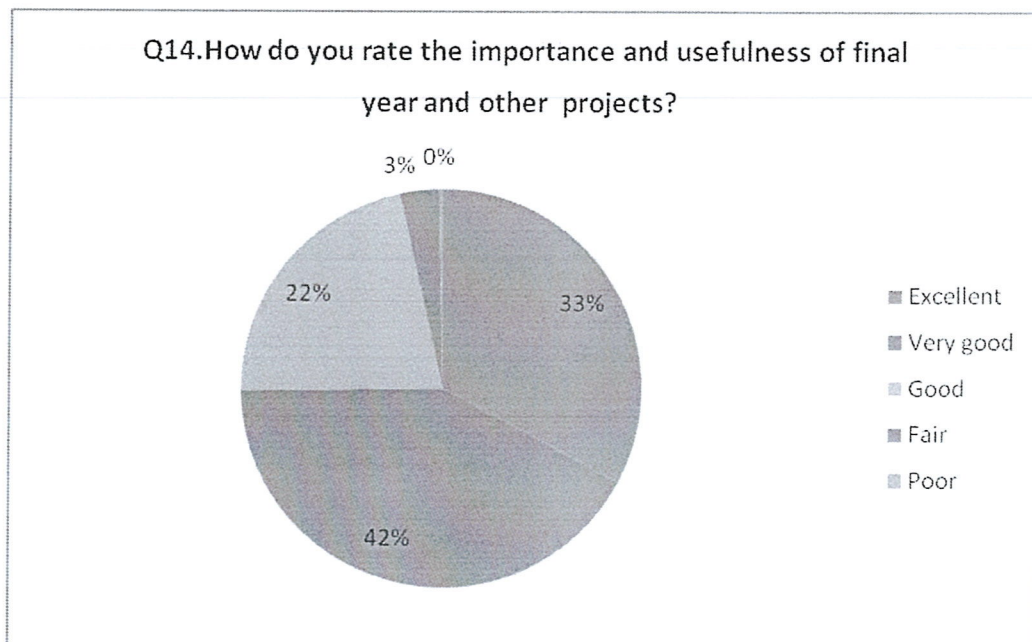

Coordinator IQAC

Karpaga Vinayaga College of Engineering and Technology
Chinnakolambakkam, Maduranthagam T.k - 603 308
Chengalpattu District

Principal

Karpaga Vinayaga College of Engineering and Technology
Chinna Kolambakkam, Madurantakam Tk
Chengalpattu District - 603 308