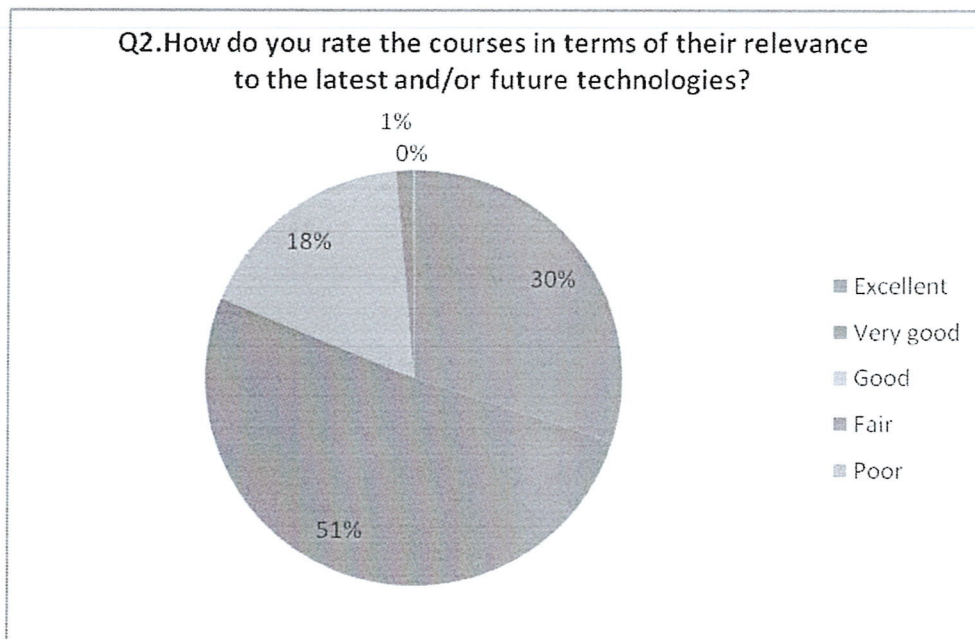

STUDENT FEEDBACK ANALYSIS REPORT

Academic Year : (2020-21)

Q1. How do you rate the programme in terms of the curriculum syllabi in different semesters?
(Relative to Curriculum)

Q2. How do you rate the courses in terms of their relevance to the latest and/or future technologies?
(Relative to Curriculum)