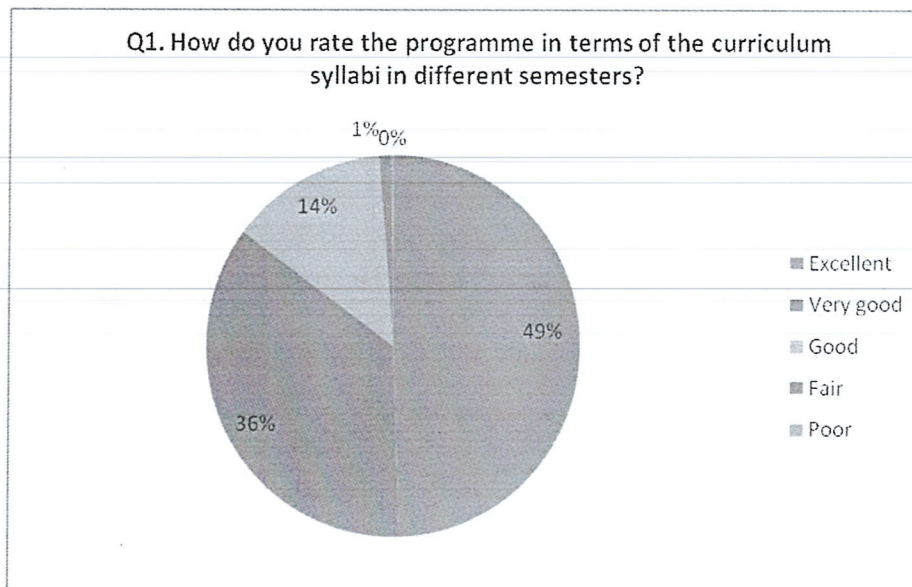

STUDENT FEEDBACK ANALYSIS REPORT

Academic Year : (2020-21)

Q1. How do you rate the programme in terms of the curriculum syllabi in different semesters?
(Relative to Curriculum)

Q2. How do you rate the courses in terms of their relevance to the latest and/or future technologies?
(Relative to Curriculum)