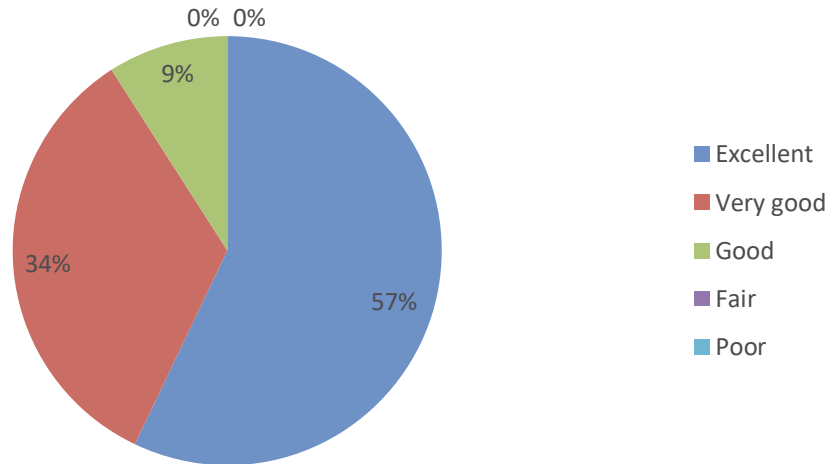

7. If you were in a hostel, how do you rate the hostel's facilities?

8. If you were in a hostel, how do you rate the food served in the mess hall?

Principal
Karpaga Vinayaga College of Engineering and Technology
Chinnakolambakkam, Maduranthagam Tk - 603 308
Chengalpattu District