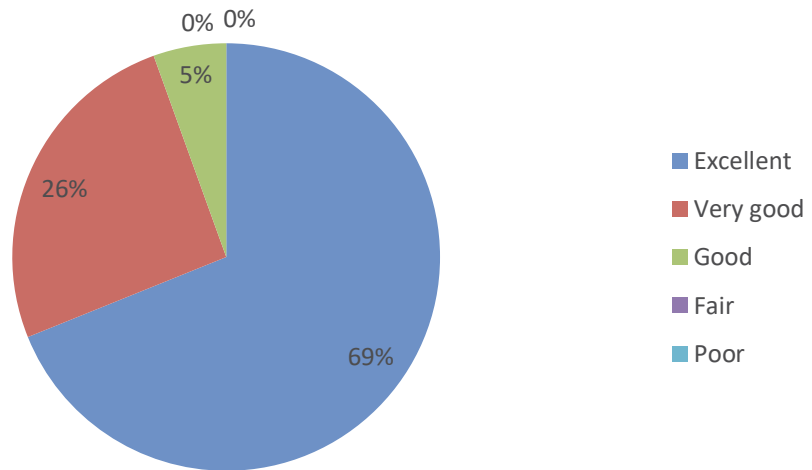

Principal
Karpaga Vinayaga College of Engineering and Technology
Chinnakolambakkam, Maduranthagam T.k - 603 308
Chengalpattu District