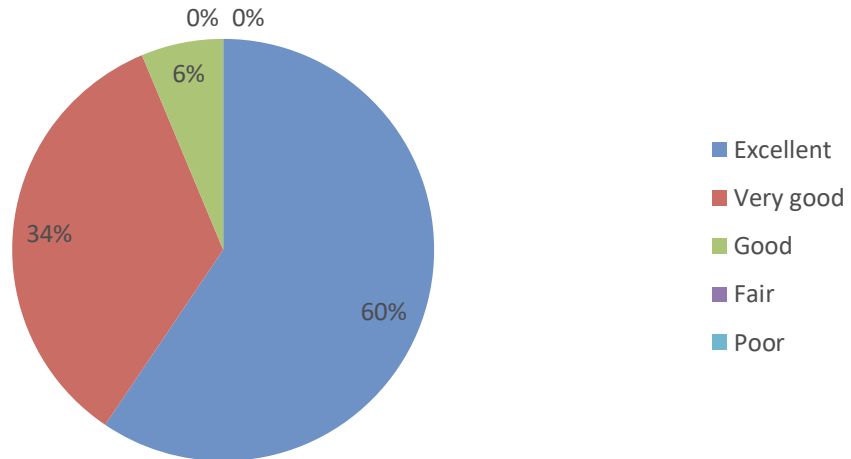

KARPAGA VINAYAGA

COLLEGE OF ENGINEERING AND TECHNOLOGY

(Approved by AICTE, New Delhi, Affiliated to Anna University, Chennai and Accredited by NAAC)
GST Road, Chinnakolambakkam, Maduranthagam Taluk, Chengalpattu District - 603 308, Tamil Nadu

9. How do you rate infrastructure like classrooms, Auditorium, canteen etc.?

10. How do you rate the laboratories and ICT facilities?