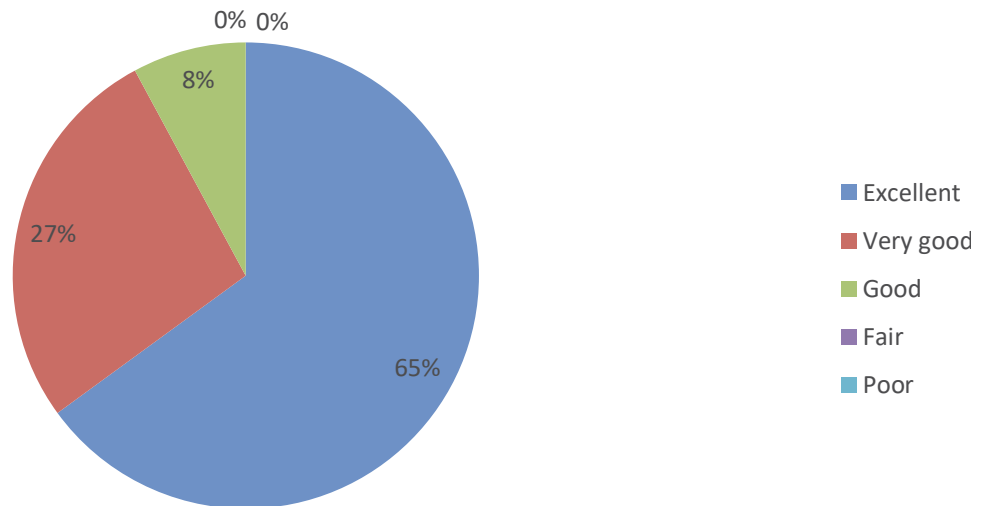

Principal
Karpaga Vinayaga College of Engineering and Technology
Chinnakolambakkam, Maduranthagam T.k - 603 308
Chengalpattu District