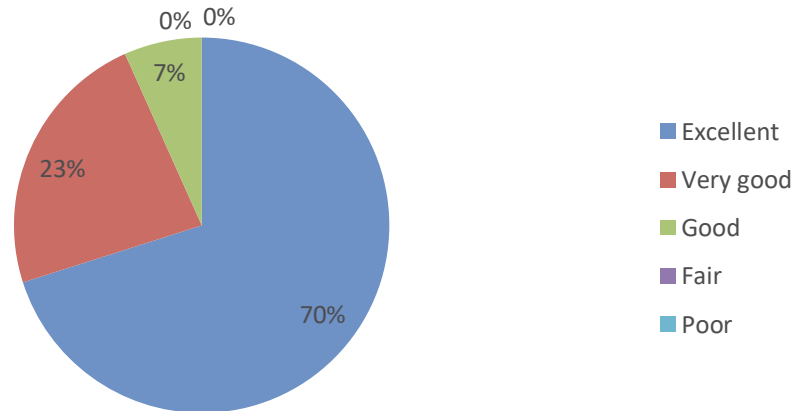

KARPAGA VINAYAGA

COLLEGE OF ENGINEERING AND TECHNOLOGY

(Approved by AICTE, New Delhi, Affiliated to Anna University, Chennai and Accredited by NAAC)
GST Road, Chinnakolambakkam, Maduranthagam Taluk, Chengalpattu District - 603 308, Tamil Nadu

3. How do you rate the faculty member's cooperation for academic support and overall development?

4. How do you rate the academic initiatives taken by the college to bridge the gap between industry and academic?