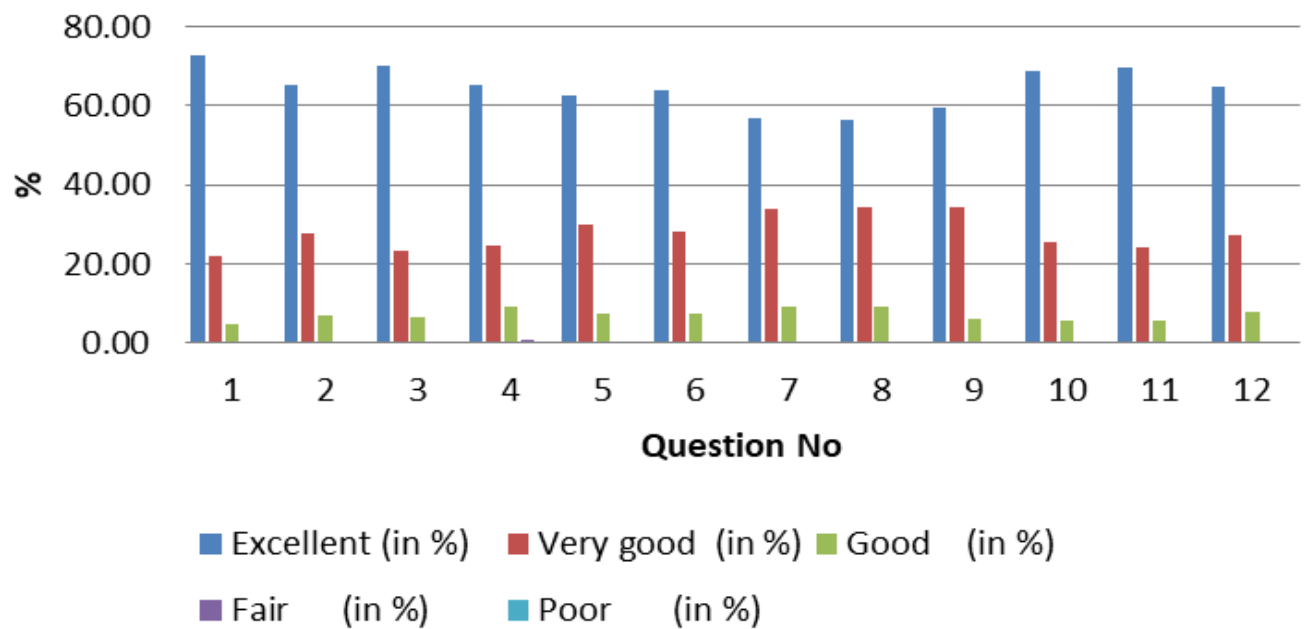

KARPAGA VINAYAGA

COLLEGE OF ENGINEERING AND TECHNOLOGY

(Approved by AICTE, New Delhi, Affiliated to Anna University, Chennai and Accredited by NAAC)
GST Road, Chinnakolambakkam, Madhuranthagam Taluk, Chengalpattu District - 603 308, Tamil Nadu

Alumni Feedback Analysis 2022-23

Principal

Karpaga Vinayaga College of Engineering and Technology
Chinnakolambakkam, Madhuranthagam Tk - 603 308
Chengalpattu District