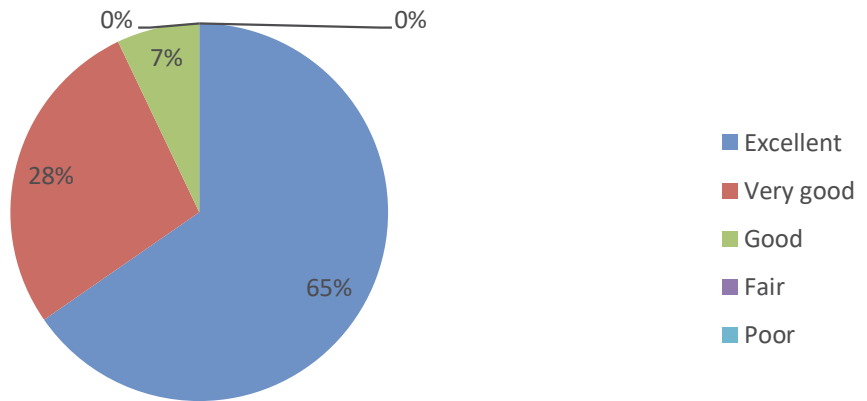

Principal
Karpaga Vinayaga College of Engineering and Technology
Chinnakolambakkam, Maduranthagam T.k - 603 308
Chengalpattu District