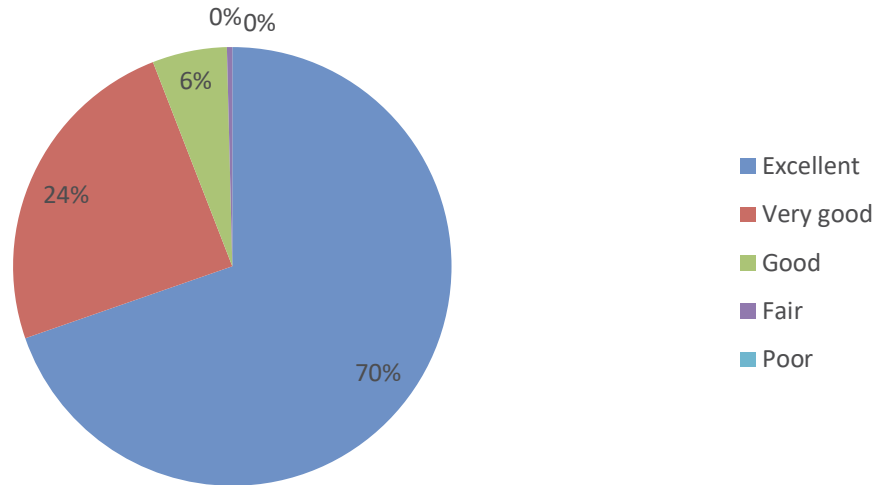

KARPAGA VINAYAGA

COLLEGE OF ENGINEERING AND TECHNOLOGY

(Approved by AICTE, New Delhi, Affiliated to Anna University, Chennai and Accredited by NAAC)
GST Road, Chinnakolambakkam, Maduranthagam Taluk, Chengalpattu District - 603 308, Tamil Nadu

11. How do you rate the KVCET contributions on entrepreneurship development?

12. How do you rate your overall association with KVCET as an alumni?