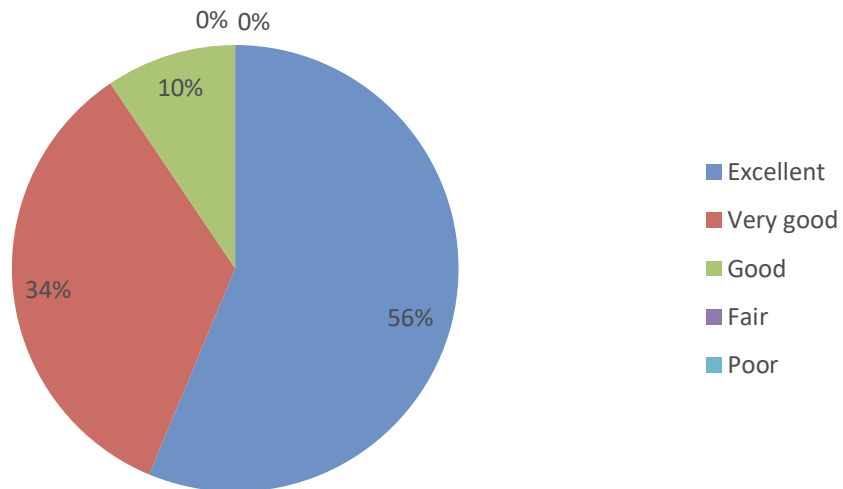

7. If you were in a hostel, how do you rate the hostel's facilities?

8. If you were in a hostel, how do you rate the food served in the mess hall?

Principal
Karpaga Vinayaga College of Engineering and Technology
Chinnakolambakkam, Maduranthagam Tk - 603 308
Chengalpattu District