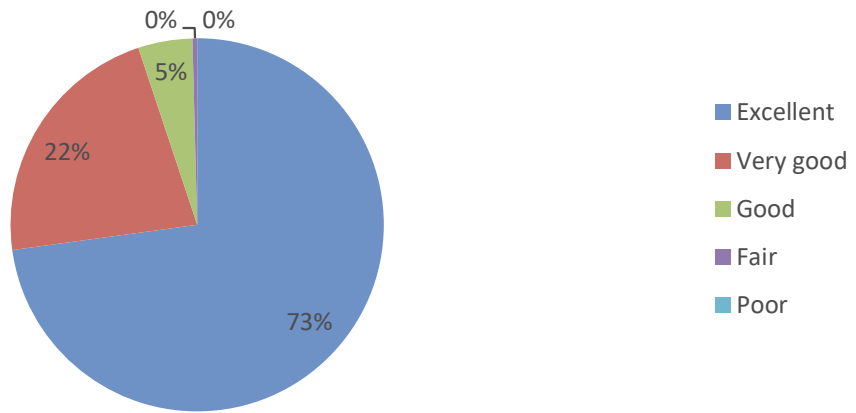

KARPAGA VINAYAGA

COLLEGE OF ENGINEERING AND TECHNOLOGY

(Approved by AICTE, New Delhi, Affiliated to Anna University, Chennai and Accredited by NAAC)
GST Road, Chinnakolambakkam, Maduranthagam Taluk, Chengalpattu District - 603 308, Tamil Nadu

ALUMNI FEEDBACK 2022-23 QUESTION WISE ANALYSIS REPORT

1. How do you rate the knowledge gained during the course of study?

2. How much of the studied curriculum is relevant in your present job?