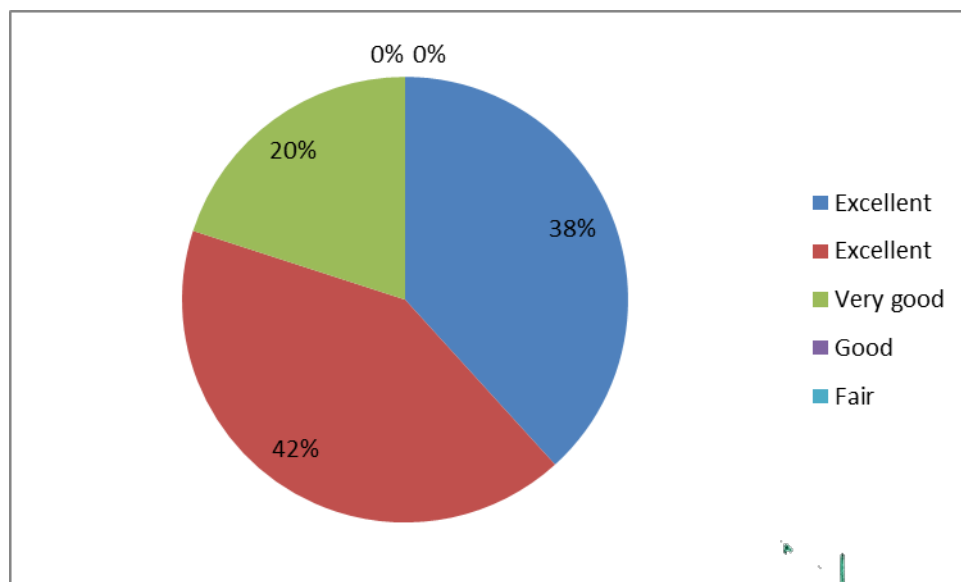

### EMPLOYER FEEDBACK 2022-23 QUESTION WISE ANALYSIS REPORT

1. How do you rate the student's management skills at KVCET?

2. How do you rate the student at KVCET on his or her decision-making skills?

Principal