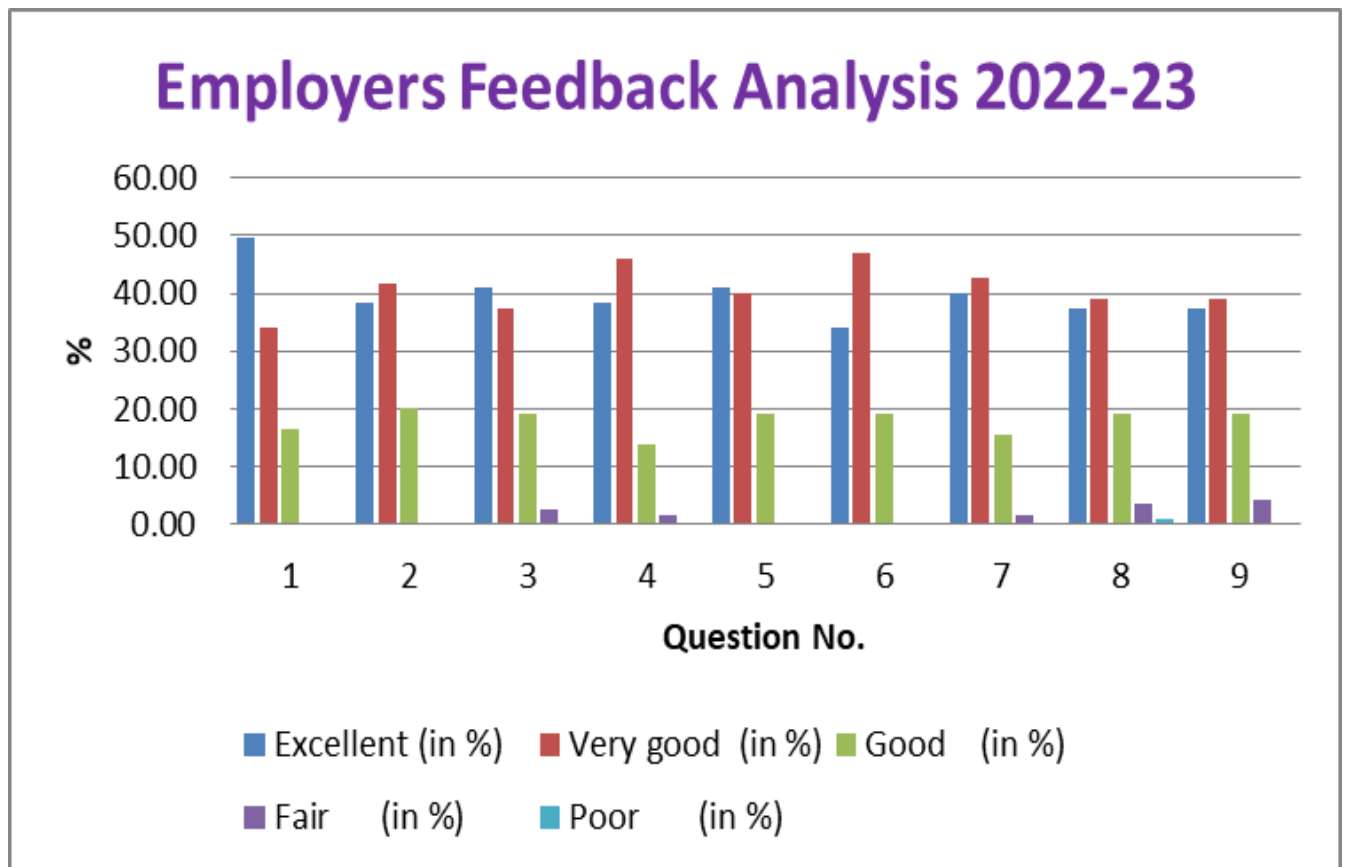

KARPAGA VINAYAGA

COLLEGE OF ENGINEERING AND TECHNOLOGY

(Approved by AICTE, New Delhi, Affiliated to Anna University, Chennai and Accredited by NAAC)
GST Road, Chinnakolambakkam, Madhuranthagam Taluk, Chengalpattu District - 603 308, Tamil Nadu

Inference:

An average of **80.39%** said Excellent and very good which is well above the **threshold value of 75%**.

17.97% said good, 1.55% said fair and 0.1% said Poor.

Principal

Karpaga Vinayaga College of Engineering and Technology
Chinnakolambakkam, Madhuranthagam Tk - 603 308
Chengalpattu District