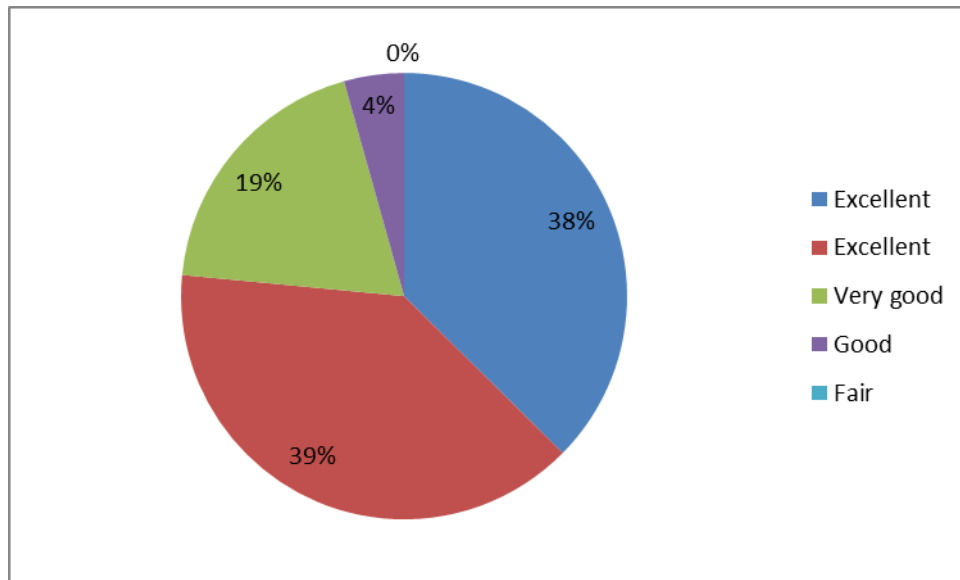

KARPAGA VINAYAGA

COLLEGE OF ENGINEERING AND TECHNOLOGY

(Approved by AICTE, New Delhi, Affiliated to Anna University, Chennai and Accredited by NAAC)
GST Road, Chinnakolambakkam, Maduranthagam Taluk, Chengalpattu District - 603 308, Tamil Nadu

9. How do you rate the student at KVCET on his or her creativity and innovations?

10. How do you rate the student of KVCET on his/her overall performance?