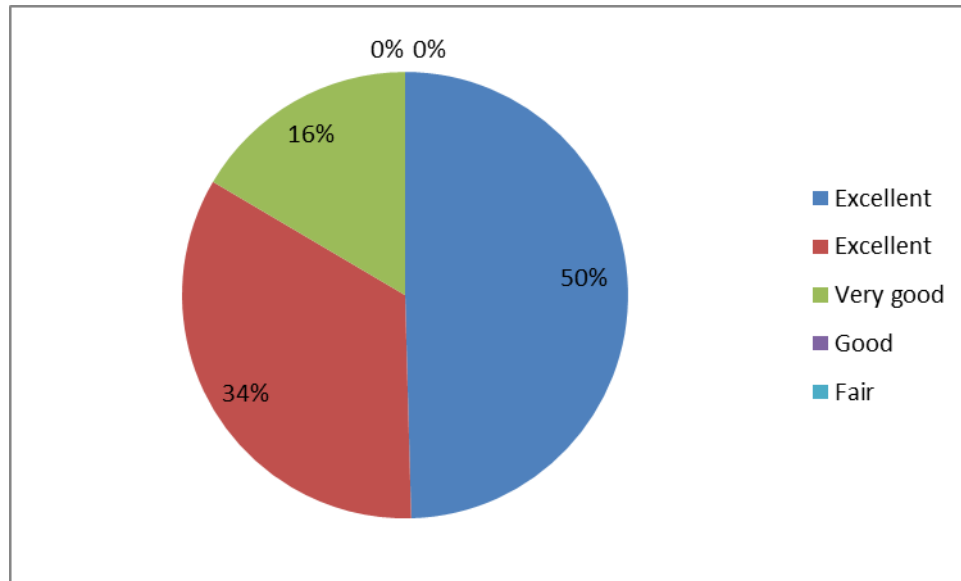

KARPAGA VINAYAGA

COLLEGE OF ENGINEERING AND TECHNOLOGY

(Approved by AICTE, New Delhi, Affiliated to Anna University, Chennai and Accredited by NAAC)
GST Road, Chinnakolambakkam, Maduranthagam Taluk, Chengalpattu District - 603 308, Tamil Nadu

EMPLOYER FEEDBACK 2022-23 QUESTION WISE ANALYSIS REPORT

1. How do you rate the student's management skills at KVCET?

2. How do you rate the student at KVCET on his or her decision-making skills?