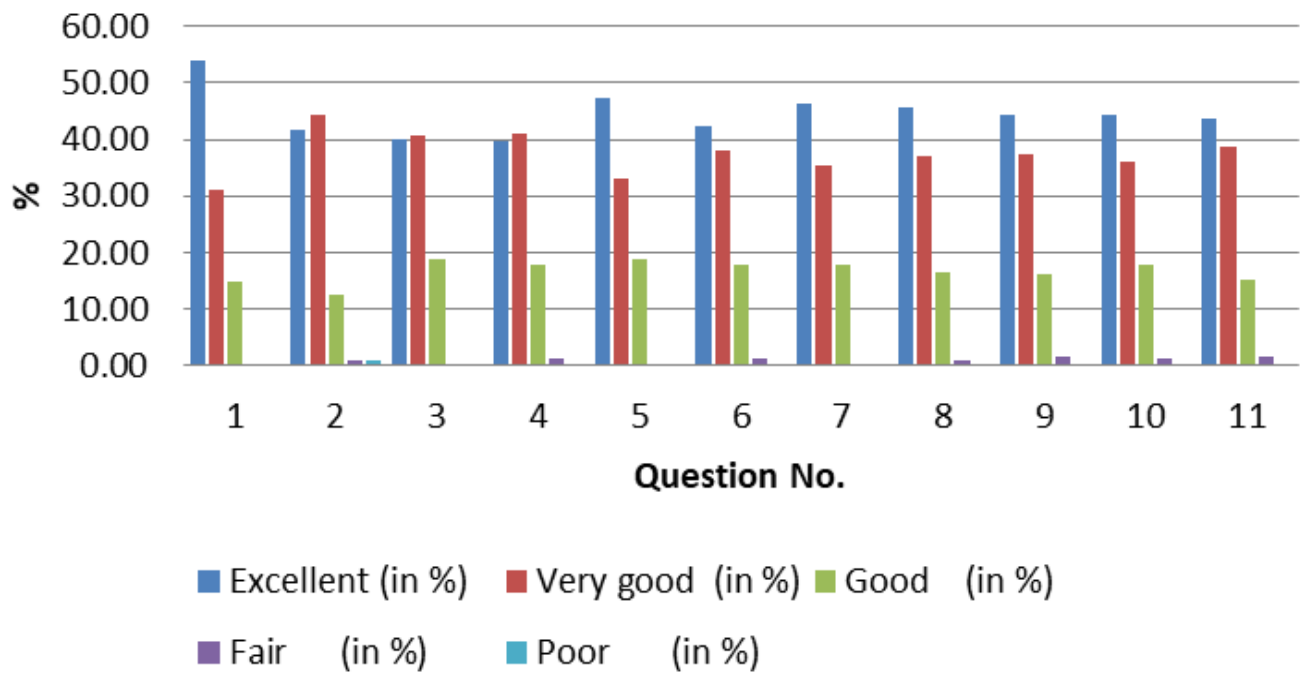

Inference:

An average of **82.02%** said Excellent and very good which is well above the **threshold value of 75%**.

16.72% said good , 0.97% said Fair and 0.28% said poor.

Parents Feedback Analysis 2022-23